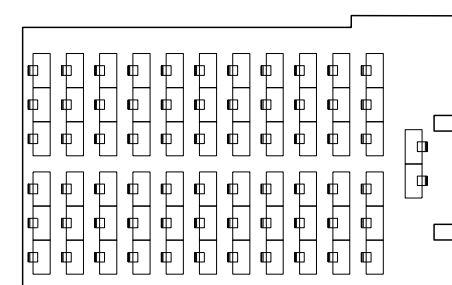

Hall Floor Plans

HALL

Theatre style

Banquet style

Classroom style

1+2+3+4
365 m²

375 Pax

320 Pax

218 Pax

2+3+4
240 m²

310 Pax

220 Pax

144 Pax