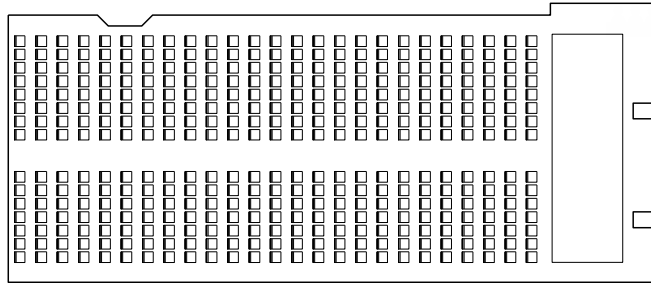

*All the rooms can be converted into twin rooms.

Convention Centre

MICE
BY PALLADIUM

Picture of Costa Mujeres Convention centre

TRs

IBIZA
HOTEL

Hall Specifications

HALL	SIZE M ²	SIZE FT ²							WIDE m	LENGTH m	HEIGHT m	DAYLIGHT	EQUIPMENT
			THEATER	CLASSROOM	U-SHAPED	BOARDROOM	BANQUET	COCKTAIL					
Room 1 – Ibiza	90	969	90	36	28	23	70	90	7,30	12,52	TBC	Y	TBC
Room 2 – Ibosim	75	807	80	24	23	19	50	75	6,00	12,52	TBC	Y	TBC
Room 3 – Yebisah	75	807	80	24	23	19	50	75	6,00	12,52	TBC	Y	TBC
Room 4 – Ebusus	125	1345	140	88	38	32	90	138	10,00	12,52	TBC	Y	TBC
Rooms 1+2+3+4 - Tanit	365	3929	375	218	112	94	320	400	29,30	12,52	TBC	Y	TBC
Rooms 1+2+3	240	2583	280	128	74	62	200	270	19,30	12,52	TBC	Y	TBC
Rooms 2+3+4	275	2960	310	144	81	71	220	290	22,00	12,52	TBC	Y	TBC
Rooms 1+2	165	1776	200	80	51	43	120	190	13,30	12,52	TBC	Y	TBC
Rooms 2+3	150	1615	170	64	46	39	110	164	12,00	12,52	TBC	Y	TBC

Hall Floor Plans

Hall Floor Plans

HALL

Theatre style

Banquet style

Classroom style

1+2+3+4
365 m²

375 Pax

- 1
90 m²
- 2
75 m²
- 3
75 m²
- 4
110 m²

Theatre style

Banquet style

Classroom style

Dining options

MICE
PARTNERSHIP

TRs

I B I Z A
H O T E L