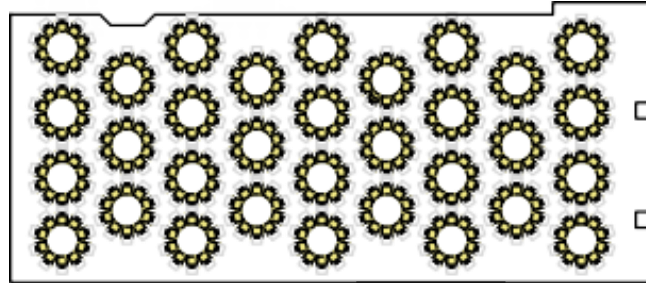

Hall Floor Plans

HALL

Theatre style

Banquet style

Classroom style

1+2+3+4
365 m²

375 Pax

320 Pax

218 Pax

2+3+4
240 m²

310 Pax

220 Pax

144 Pax