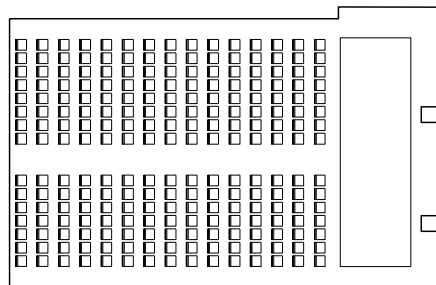

Hall Floor Plans

HALL

Theatre style

Banquet style

Classroom style

1+2+3+4
365 m²

375 Pax

320 Pax

218 Pax

2+3+4
240 m²

310 Pax

220 Pax

144 Pax