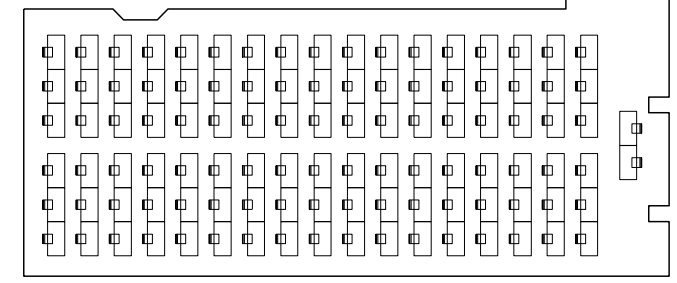

218 Pax

2+3+4
240 m²