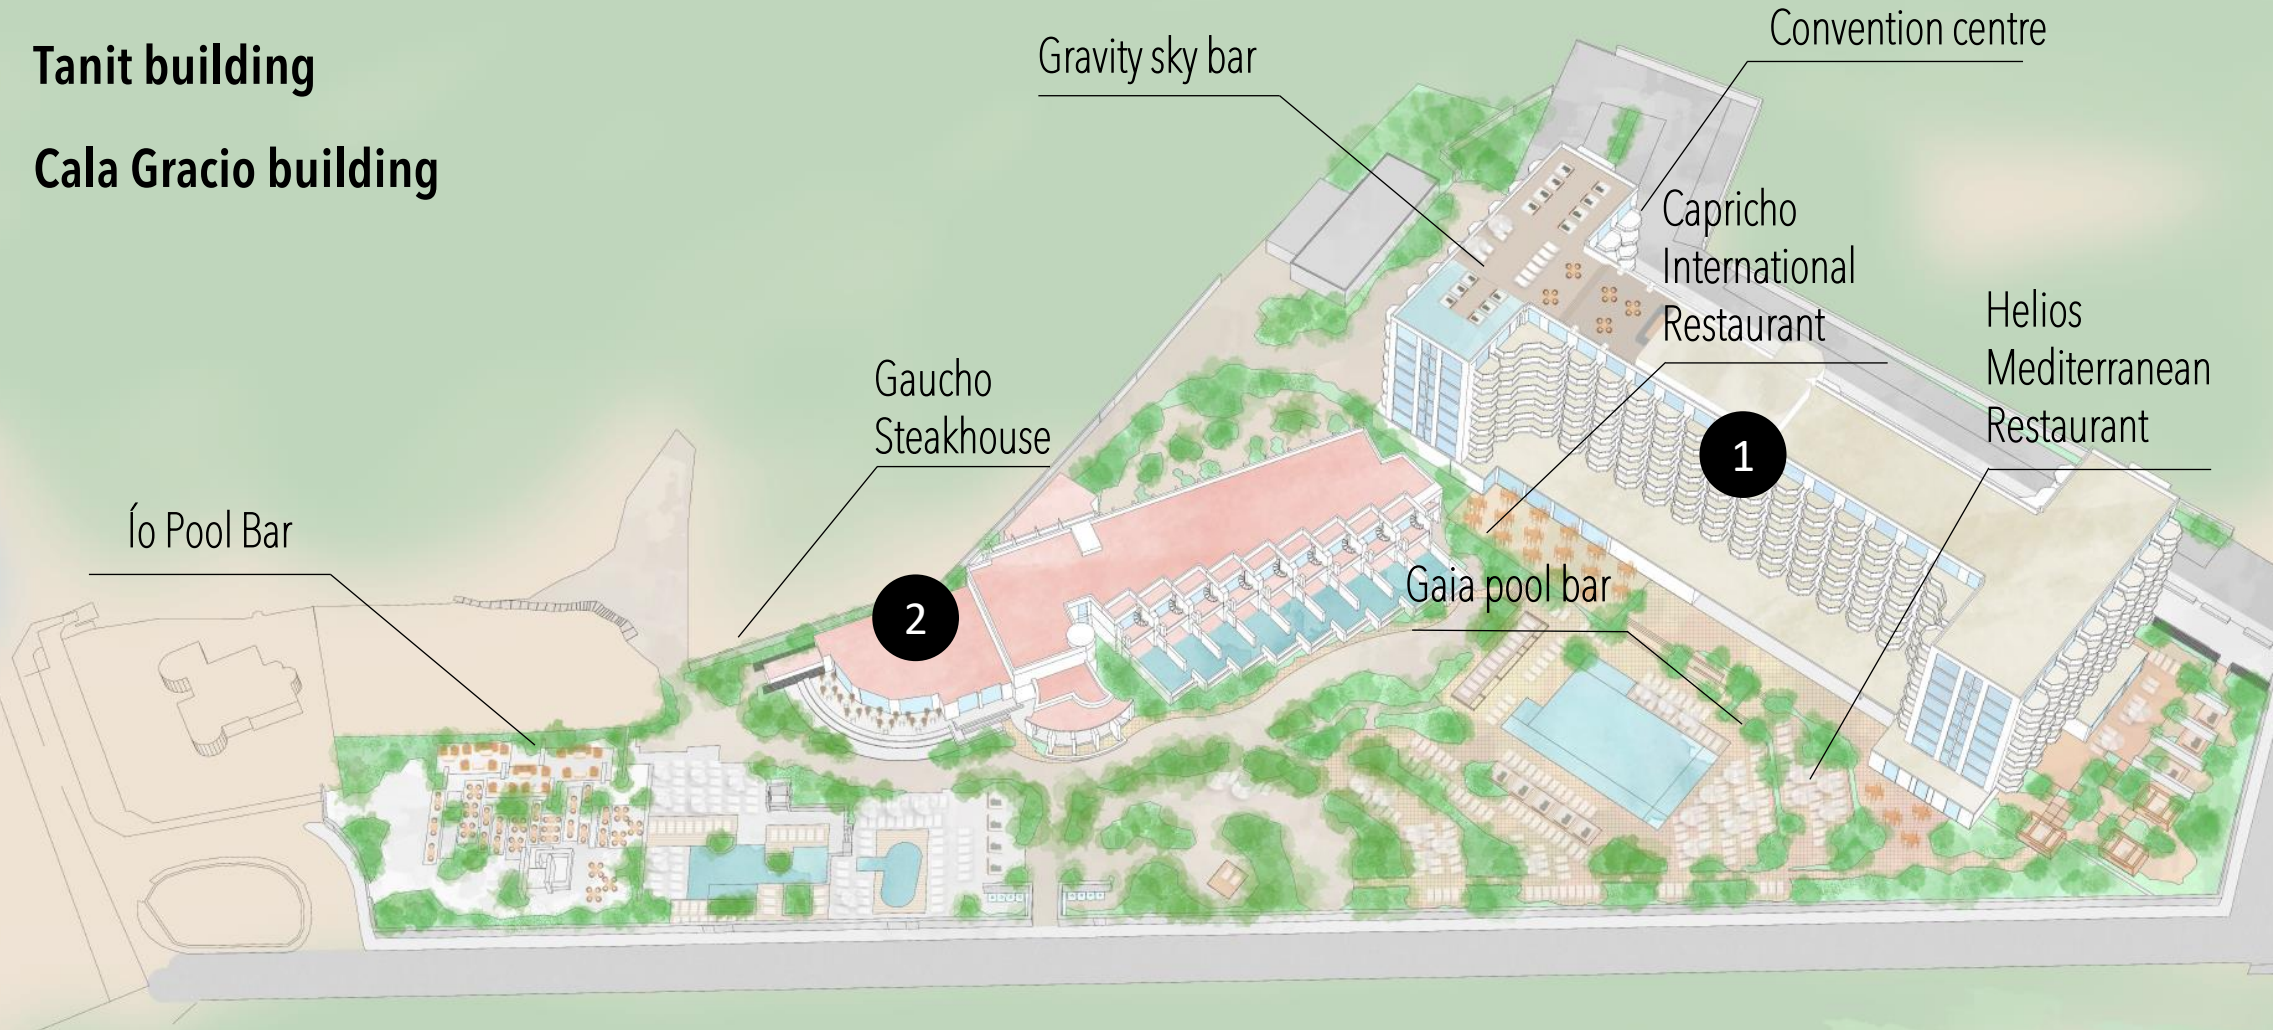

TRs
I B I Z A
H O T E L

TRs

I B I Z A
H O T E L

Hotel Map

1 Tanit building

2 Cala Gracio building

Guest rooms

TRs

TRs

I B I Z A
H O T E L

Room rack

COMMERCIAL NAME	ROOM TYPE	MAX OCC	TOTAL
Deluxe	Standard	2	29
Deluxe Superior	Standard	2	137
Deluxe Sew View	Standard	2	81
Junior Suite	Junior Suite	3	14
Junior Suite Sea View	Junior Suite	3	8
Junior Suite Jacuzzi Terrace	Junior Suite	3	14
Sunset Junior Suite	Junior Suite	3	8
Suite	Suite	3	13
Suite Sea View	Suite	3	15
Signature Level Rooftop Jacuzzi Terrace Junior Suite	Junior Suite	3	8
Signature Level Sunset Junior Suite	Junior Suite	3	8
Signature Level Junior Suite Swim up	Junior Suite	3	9
Signature Level Junior Suite Sea View	Junior Suite	3	6
Signature Level Suite Sea View	Suite	3	20
Signature Level Rooftop Jacuzzi Terrace Suite	Suite	3	1
Signature Level All Together Suite	Suite	3	1
Signature level Sunset Suite	Suite	3	5
Signature Level Presidential	Presidencial	3	1
TOTAL			378

Dining options

Bars and snack bars

ÍO POOL BAR

Type Of Cousine: **International snacks**

Max. Capacity: **80**

Preferred Service: **Stand up dinners**

GAÍA POOL BAR

Type Of Cousine: **Cocktail bar**