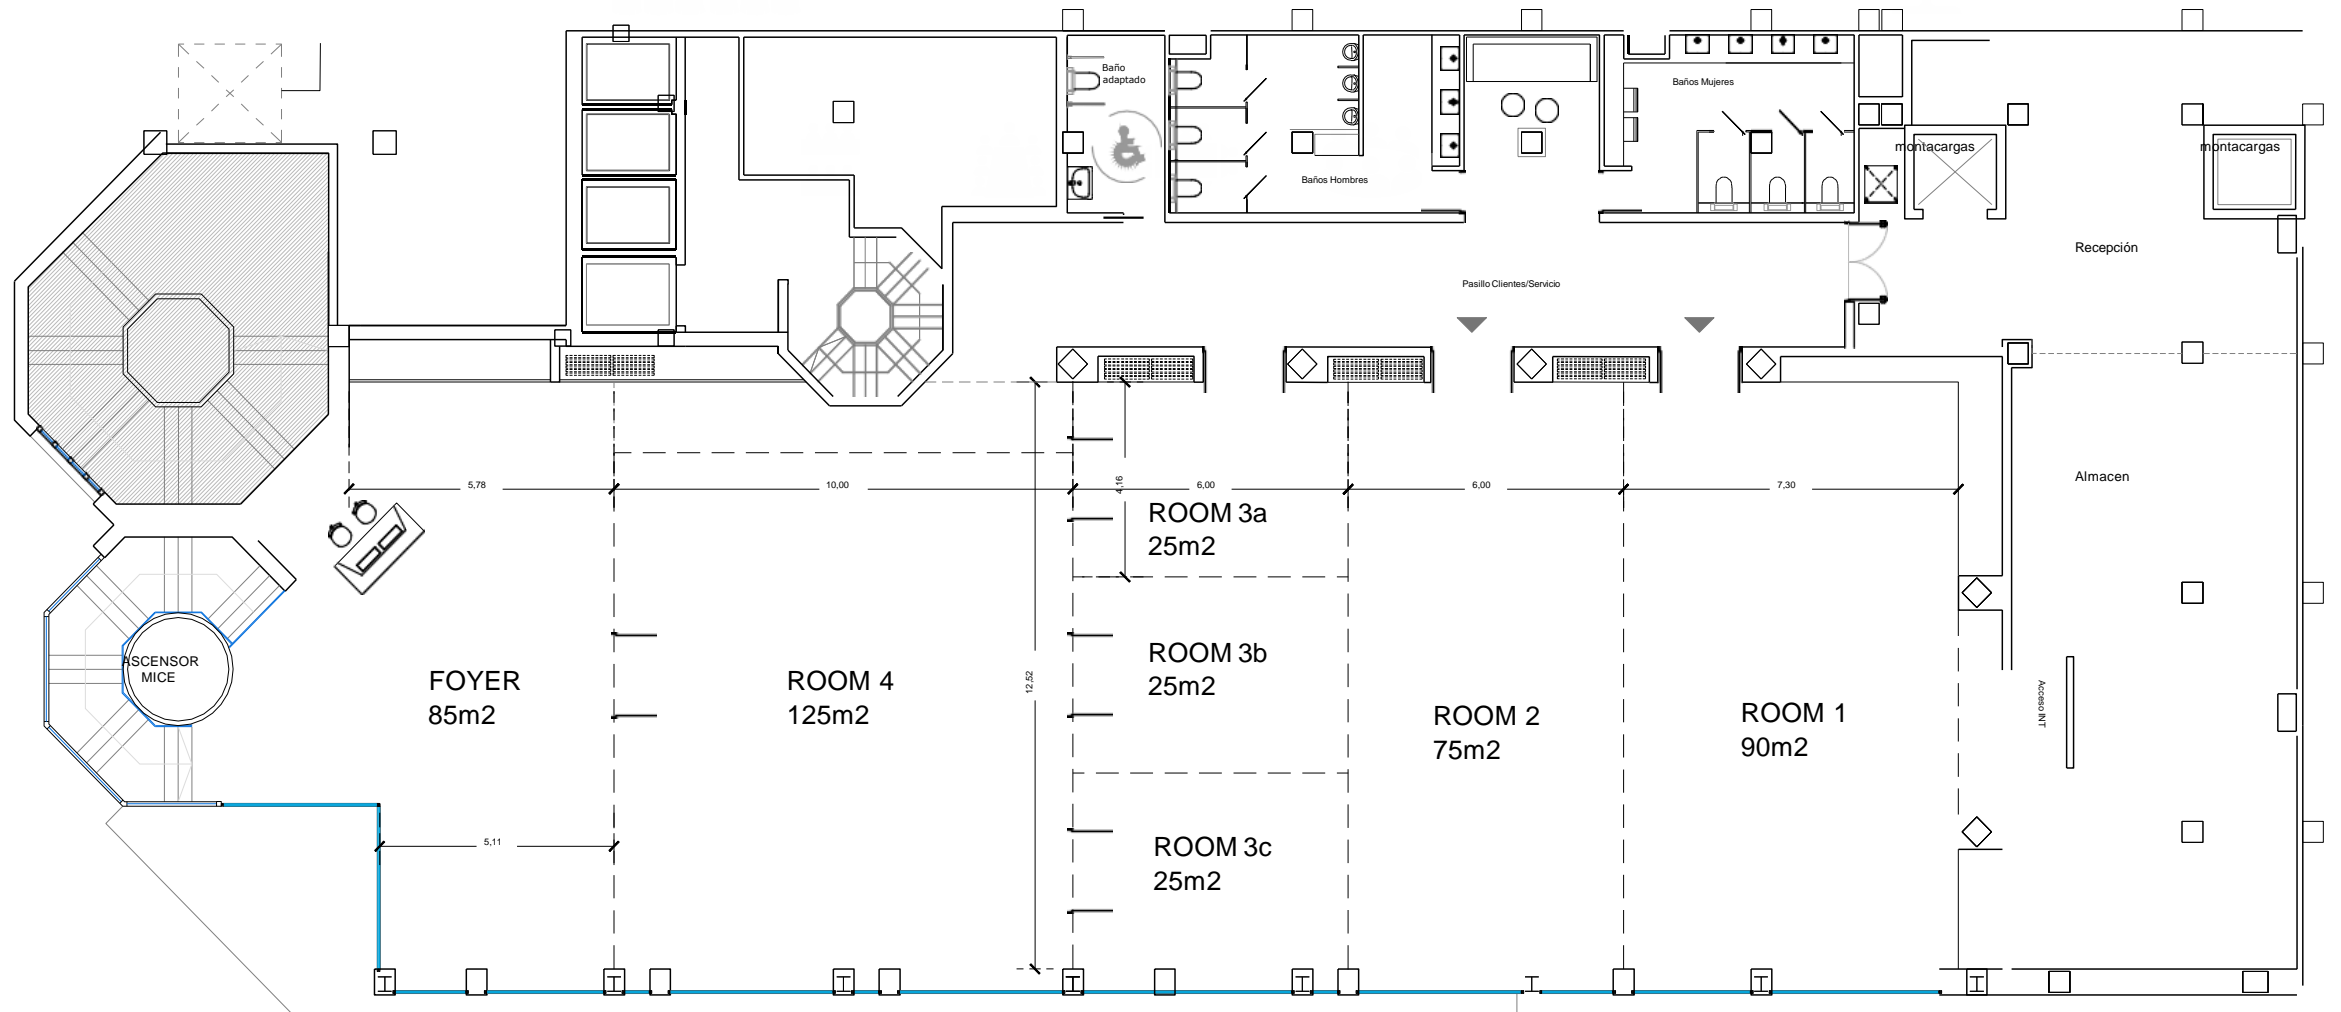

TRs

I B I Z A
H O T E L

Room rack

COMMERCIAL NAME	ROOM TYPE	MAX OCC	TOTAL
Deluxe	Standard	2	29
Deluxe Superior	Standard	2	137
Deluxe Sew View	Standard	2	81
Junior Suite	Junior Suite	3	14
Junior Suite Sea View	Junior Suite	3	8
Junior Suite Jacuzzi Terrace	Junior Suite	3	14
Sunset Junior Suite	Junior Suite	3	8
Suite	Suite	3	13
Suite Sea View	Suite	3	15
Signature Level Rooftop Jacuzzi Terrace Junior Suite	Junior Suite	3	8
Signature Level Sunset Junior Suite	Junior Suite	3	8
Signature Level Junior Suite Swim up	Junior Suite	3	9
Signature Level Junior Suite Sea View	Junior Suite	3	6
Signature Level Suite Sea View	Suite	3	20
Signature Level Rooftop Jacuzzi Terrace Suite	Suite	3	1
Signature Level All Together Suite	Suite	3	1
Signature level Sunset Suite	Suite	3	5
Signature Level Presidential	Presidencial	3	1
TOTAL			378

*All the rooms can be converted into twin rooms.

Convention Centre

MICE
BY PALLADIUM

Picture of Costa Mujeres Convention centre

TRs

IBIZA
HOTEL

Hall Specifications

HALL	SIZE M ²	SIZE FT ²							WIDE m	LENGTH m	HEIGHT m	DAYLIGHT	EQUIPMENT
			THEATER	CLASSROOM	U-SHAPED	BOARDROOM	BANQUET	COCKTAIL					
Room 1 – Ibiza	90	969	90	36	28	23	70	90	7,30	12,52	TBC	Y	TBC
Room 2 – Ibosim	75	807	80	24	23	19	50	75	6,00	12,52	TBC	Y	TBC
Room 3 – Yebisah	75	807	80	24	23	19	50	75	6,00	12,52	TBC	Y	TBC
Room 4 – Ebusus	125	1345	140	88	38	32	90	138	10,00	12,52	TBC	Y	TBC
Rooms 1+2+3+4 - Tanit	365	3929	375	218	112	94	320	400	29,30	12,52	TBC	Y	TBC
Rooms 1+2+3	240	2583	280	128	74	62	200	270	19,30	12,52	TBC	Y	TBC
Rooms 2+3+4	275	2960	310	144	81	71	220	290	22,00	12,52	TBC	Y	TBC
Rooms 1+2	165	1776	200	80	51	43	120	190	13,30	12,52	TBC	Y	TBC
Rooms 2+3	150	1615	170	64	46	39	110	164	12,00	12,52	TBC	Y	TBC

Hall Floor Plans

Hall Floor Plans

HALL

Theatre style

Banquet style

Classroom style

1+2+3+4
365 m²

375 Pax

320 Pax

218 Pax

2+3+4
240 m²

310 Pax

220 Pax

144 Pax

Hall Floor Plans

HALL