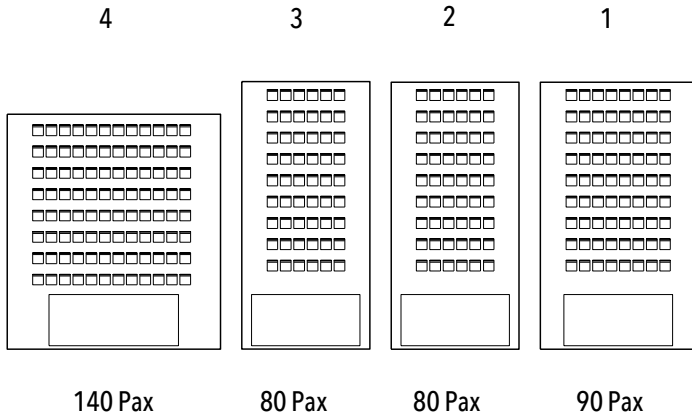

*All the rooms can be converted into twin rooms.

Convention Centre

MICE
BY PALLADIUM

Picture of Costa Mujeres Convention centre

TRs

IBIZA
HOTEL

Hall Specifications

HALL	SIZE M ²	SIZE FT ²							WIDE m	LENGTH m	HEIGHT m	DAYLIGHT	EQUIPMENT
			THEATER	CLASSROOM	U-SHAPED	BOARDROOM	BANQUET	COCKTAIL					
Room 1 – Ibiza	90	969	90	36	28	23	70	90	7,30	12,52	TBC	Y	TBC
Room 2 – Ibosim	75	807	80	24	23	19	50	75	6,00	12,52	TBC	Y	TBC
Room 3 – Yebisah	75	807	80	24	23	19	50	75	6,00	12,52	TBC	Y	TBC
Room 4 – Ebusus	125	1345	140	88	38	32	90	138	10,00	12,52	TBC	Y	TBC
Rooms 1+2+3+4 - Tanit	365	3929	375	218	112	94	320	400	29,30	12,52	TBC	Y	TBC
Rooms 1+2+3	240	2583	280	128	74	62	200	270	19,30	12,52	TBC	Y	TBC
Rooms 2+3+4	275	2960	310	144	81	71	220	290	22,00	12,52	TBC	Y	TBC
Rooms 1+2	165	1776	200	80	51	43	120	190	13,30	12,52	TBC	Y	TBC
Rooms 2+3	150	1615	170	64	46	39	110	164	12,00	12,52	TBC	Y	TBC

320 Pax

218 Pax

2+3+4
240 m²

310 Pax

220 Pax

144 Pax

Hall Floor Plans

HALL

- 1
90 m²
- 2
75 m²
- 3
75 m²
- 4
110 m²

Theatre style

Banquet style

Classroom style

Dining options

MICE
PARTNERSHIP

TRs

I B I Z A
H O T E L